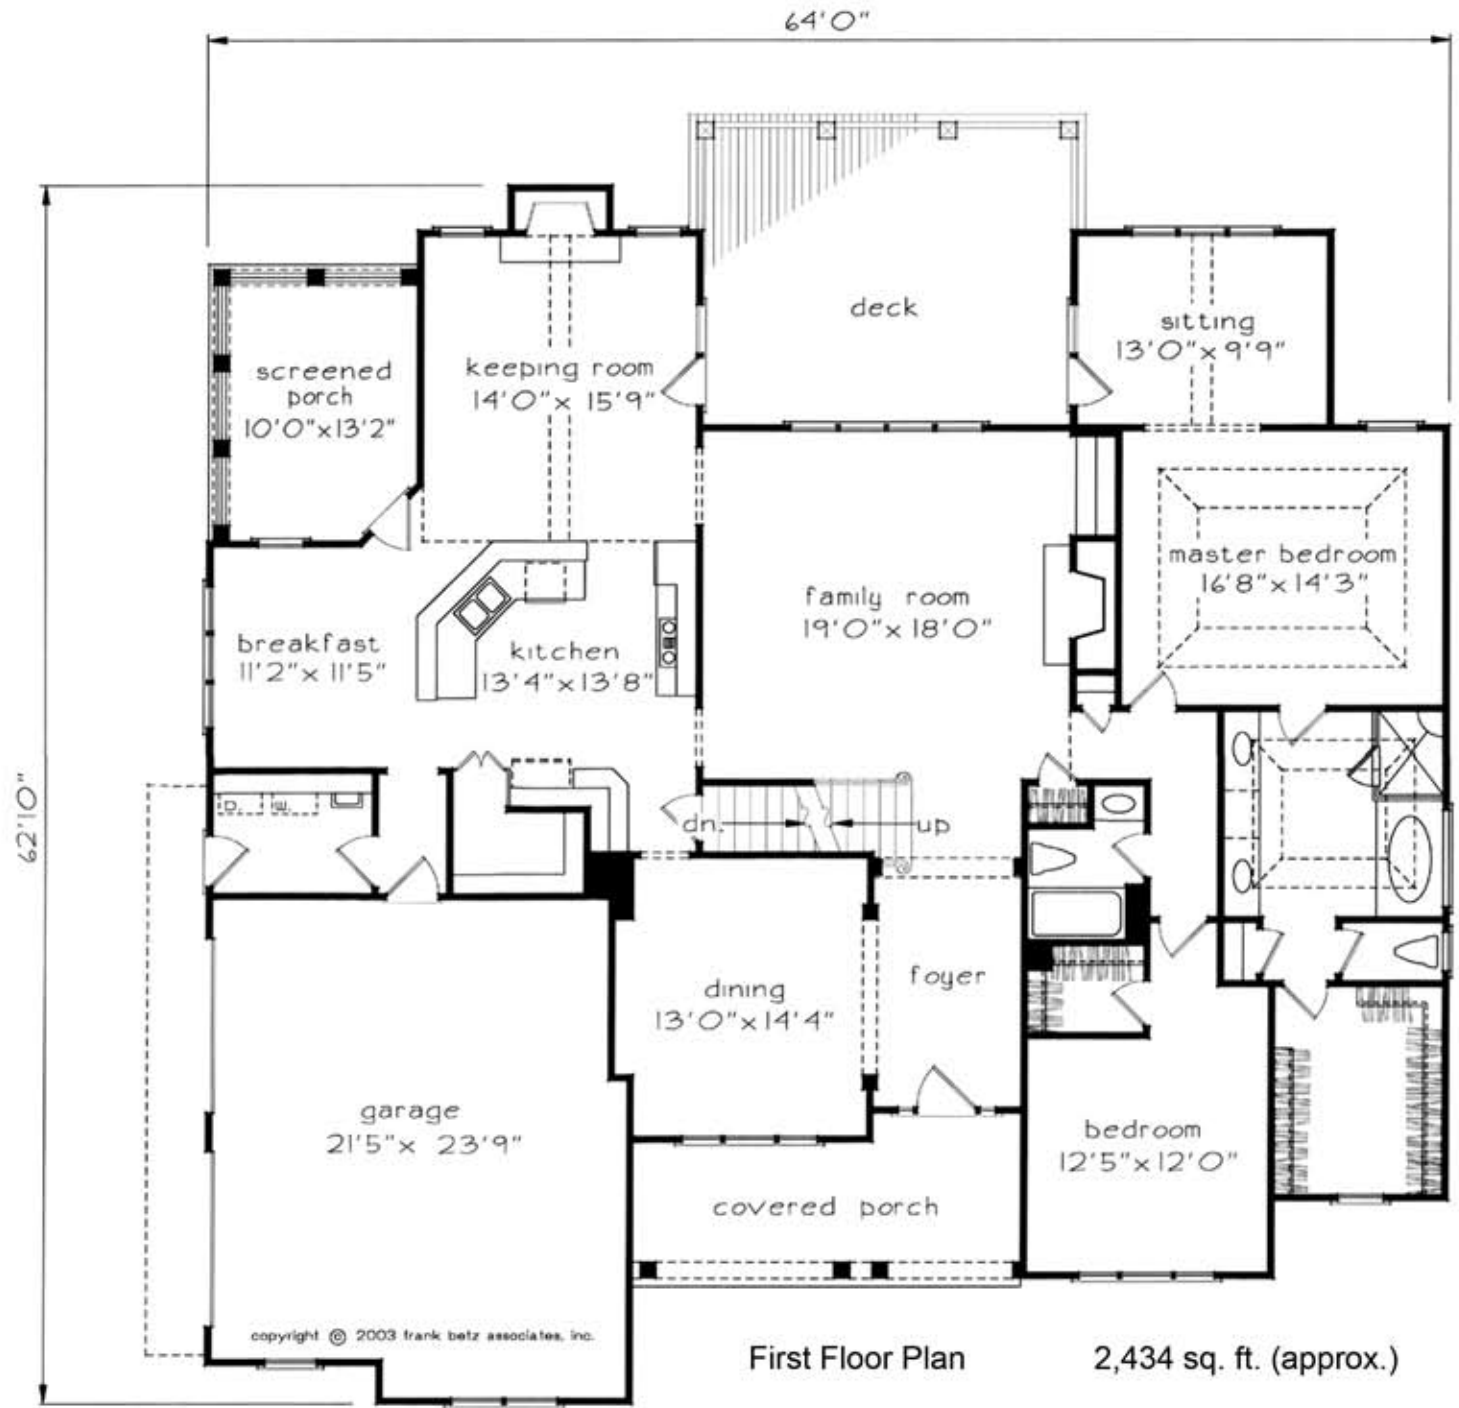

# The McFarlin Park

3,397 total sq. ft. (approx.)

*Cedar Creek VA, LLC*

*11901 Longstreet Drive*

*Spotsylvania, VA 22553*

*540-972-0400*

First Floor Plan

2,434 sq. ft. (approx.)

Second Floor Plan

963 sq. ft. (approx.)