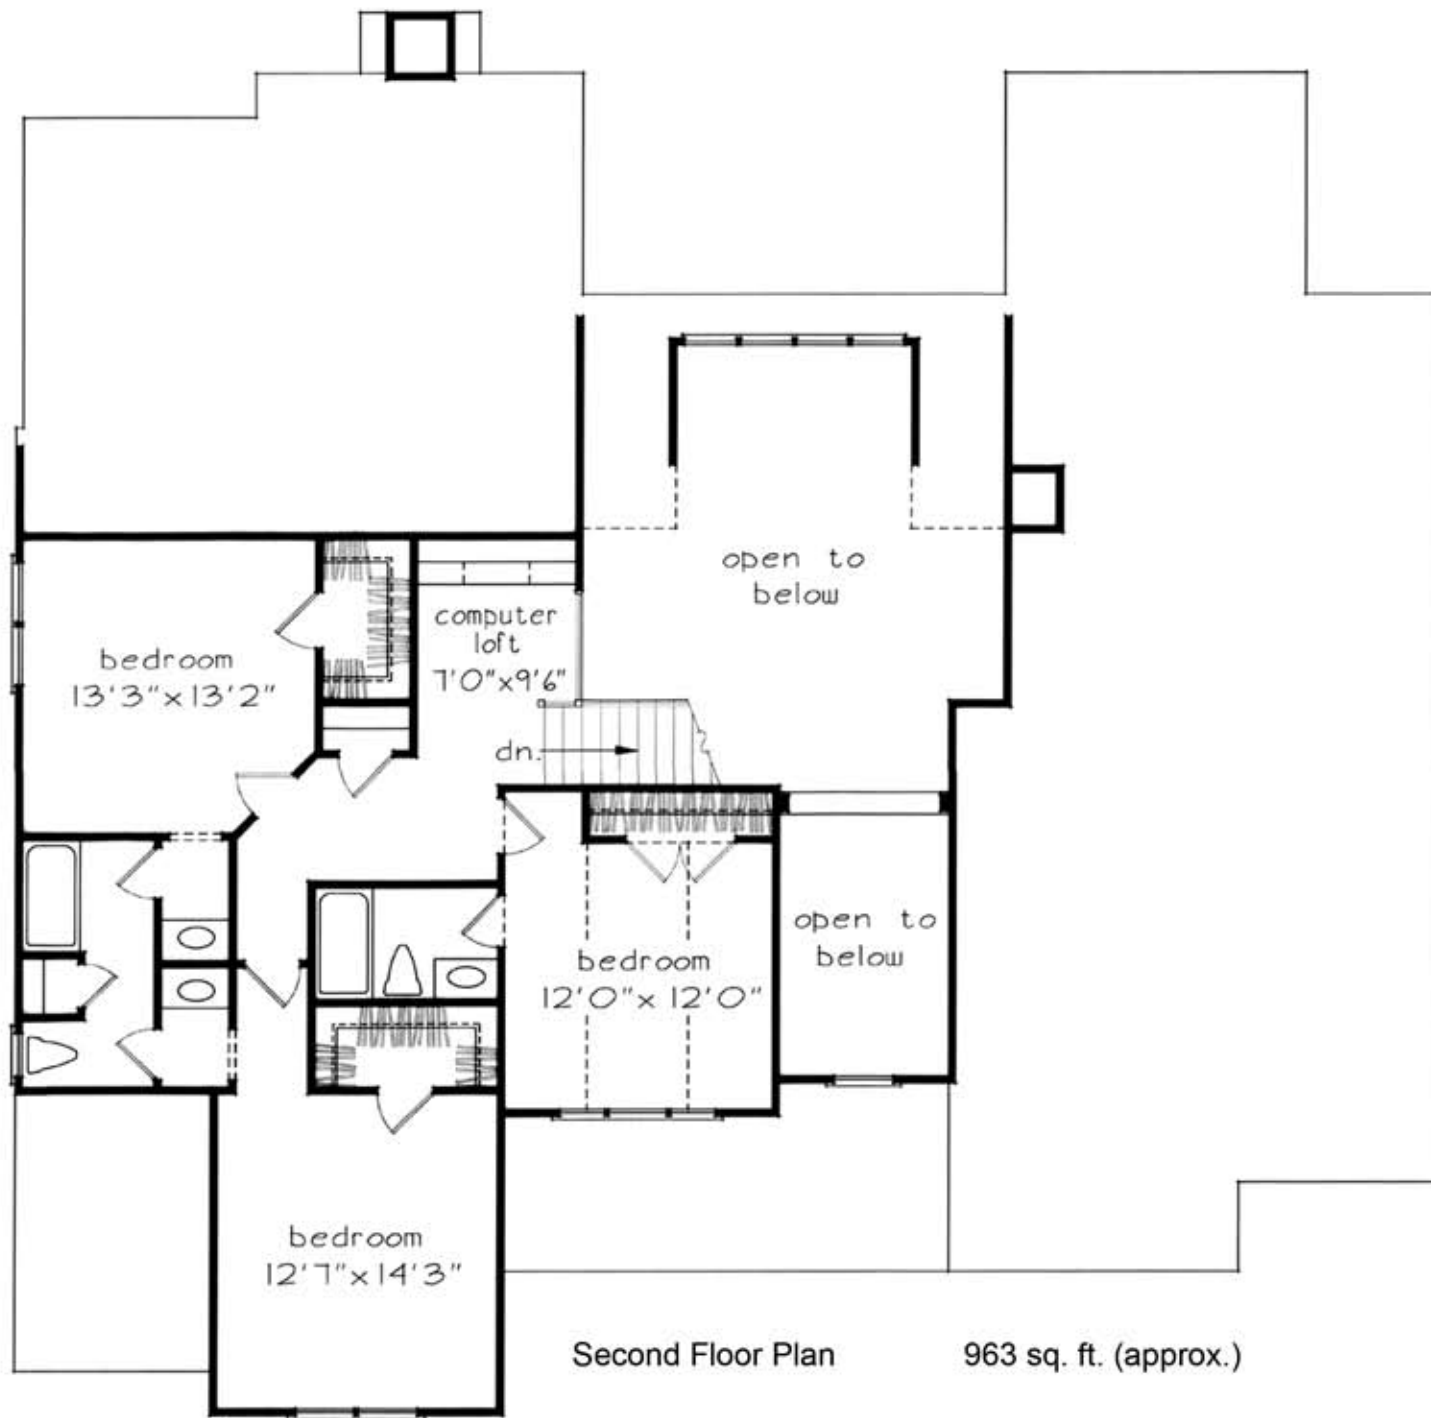

# The McFarlin Park

3,397 total sq. ft. (approx.)

*Cedar Creek VA, LLC*

*11901 Longstreet Drive*

*Spotsylvania, VA 22553*

*540-972-0400*

First Floor Plan

2,434 sq. ft. (approx.)

Second Floor Plan

963 sq. ft. (approx.)