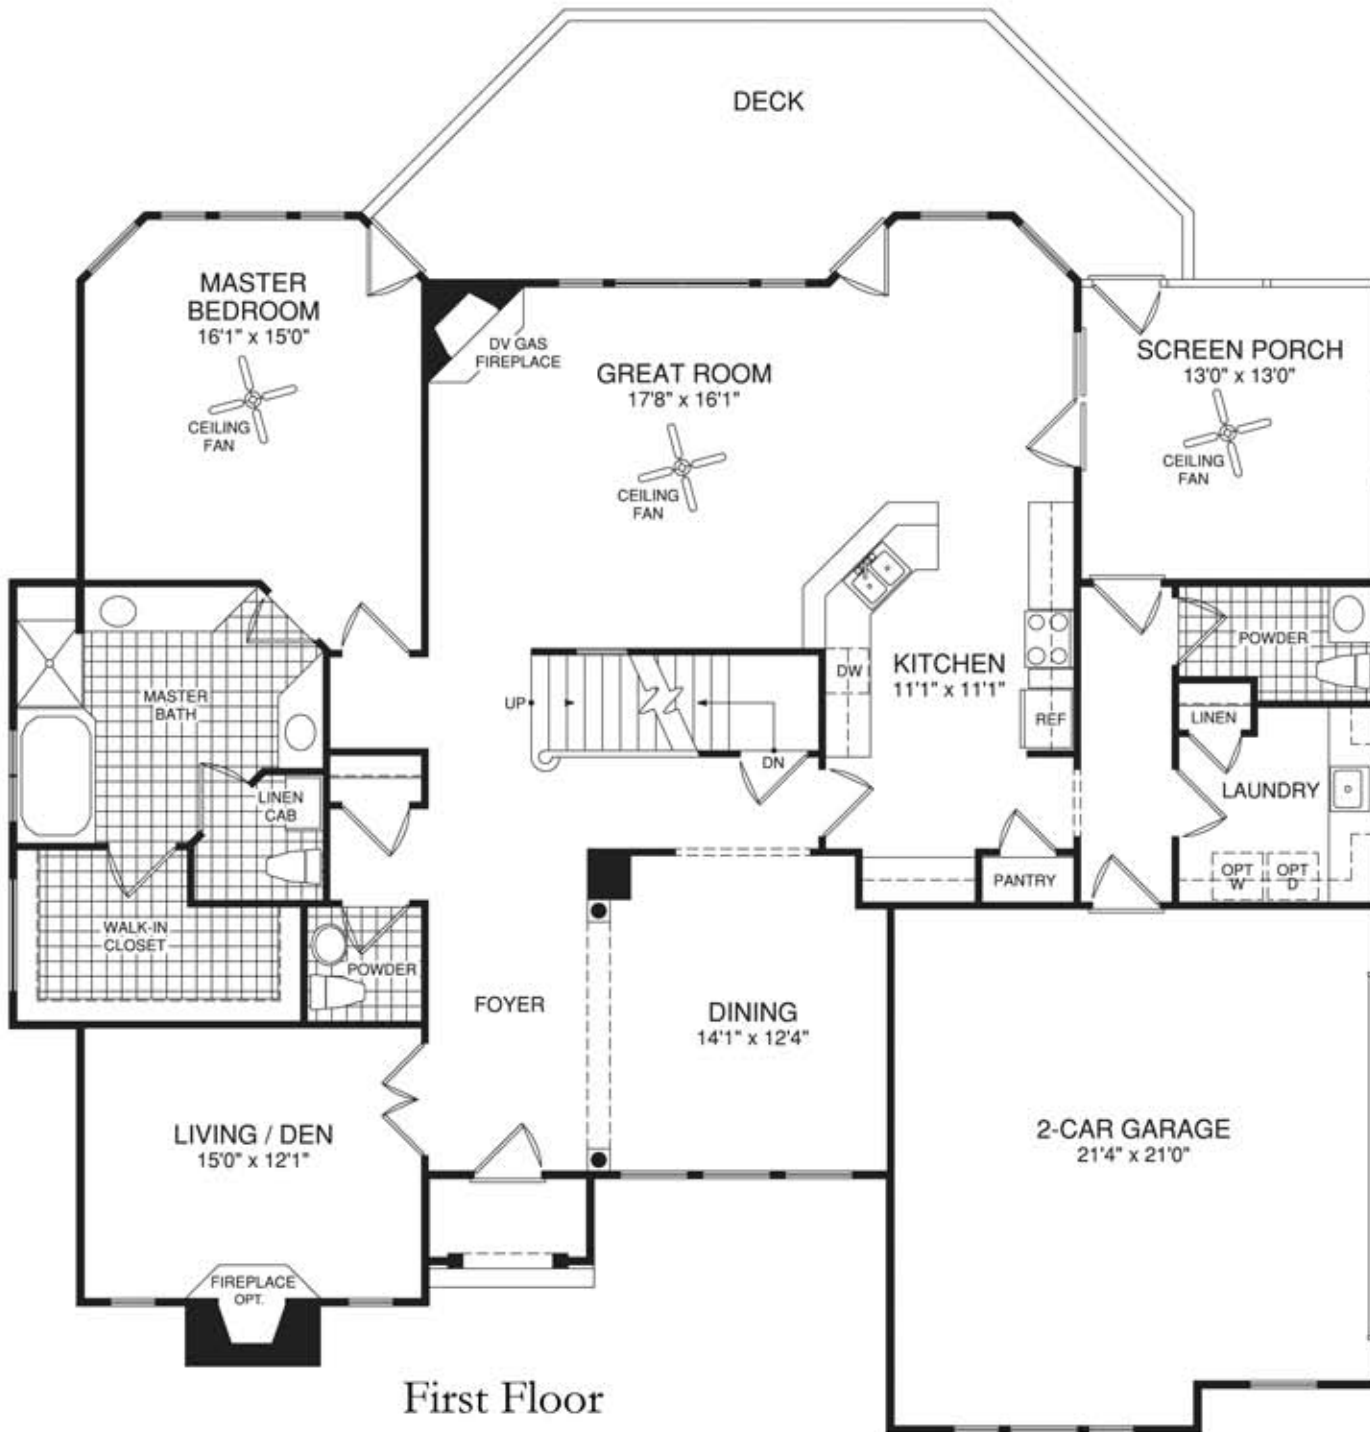

# The Magnolia

2,882 total sq. ft. (approx.)

First Floor

Alternate First Floor